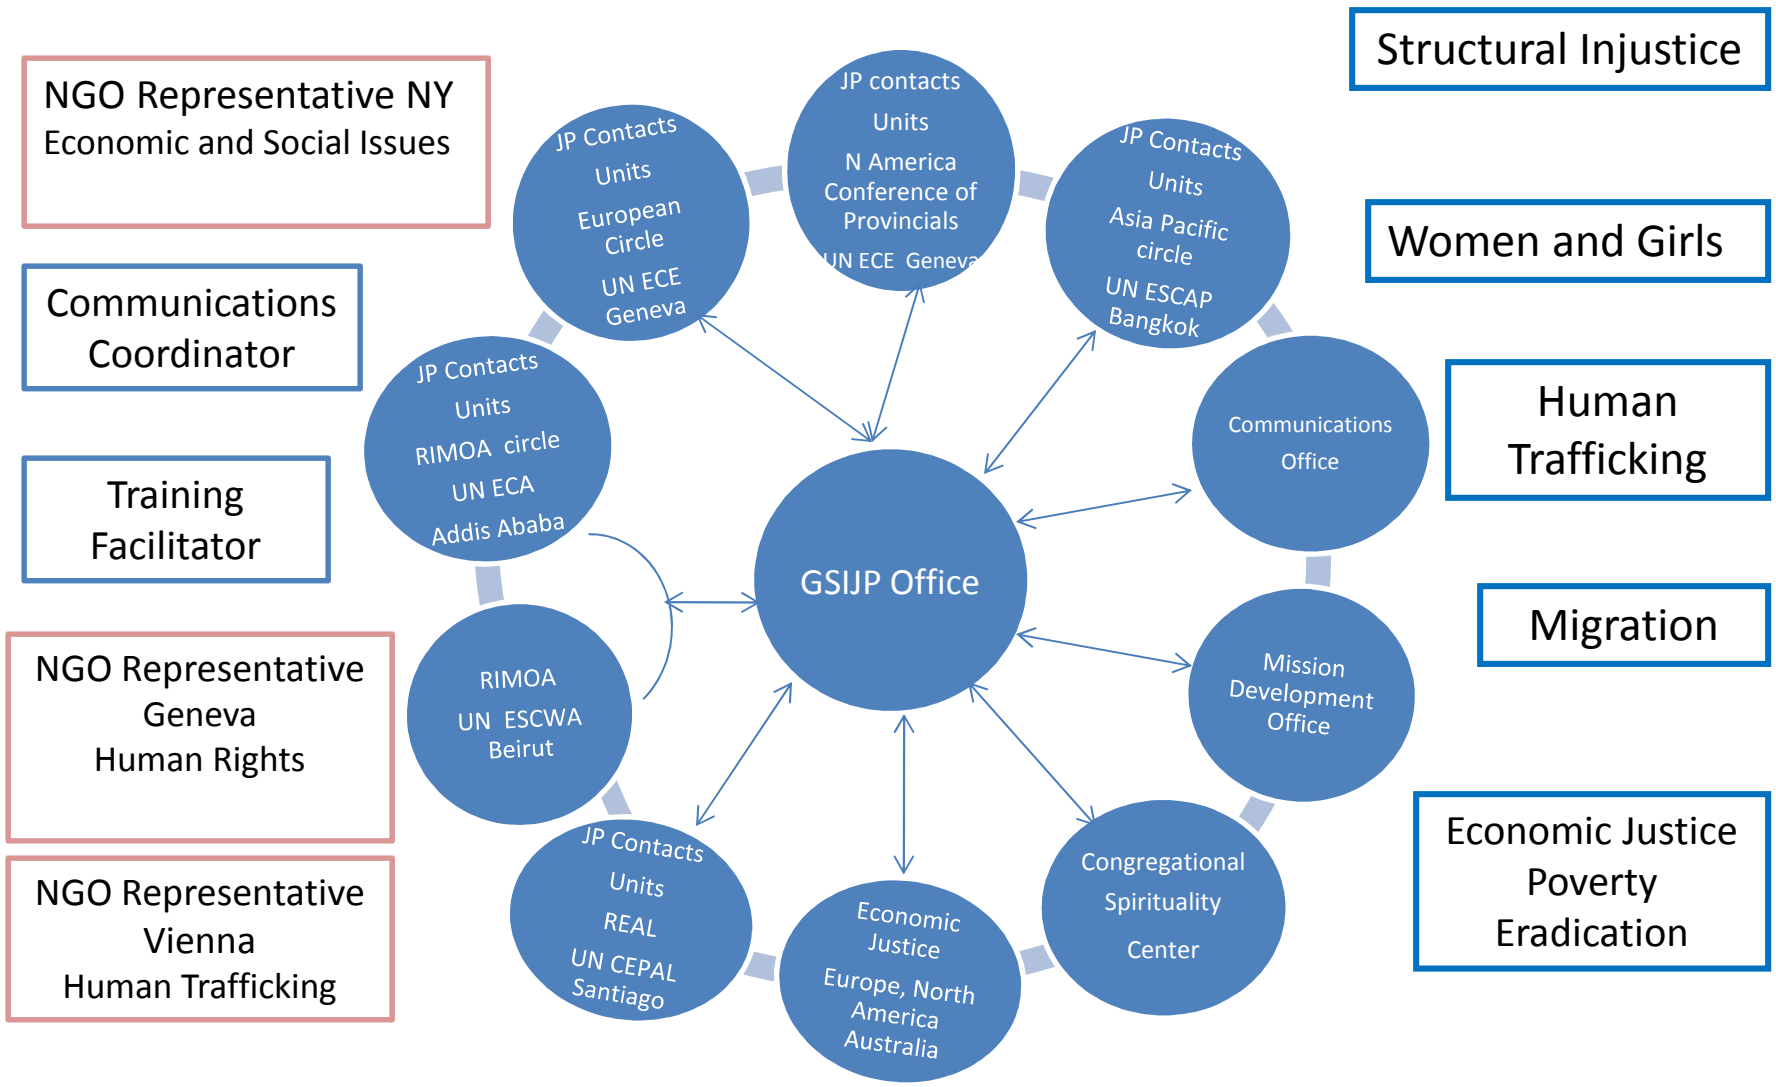

Good Shepherd International Justice Peace Office

Roles Organization Issues

The Good Shepherd International Justice Office is directly accountable to the Congregational Leadership Team